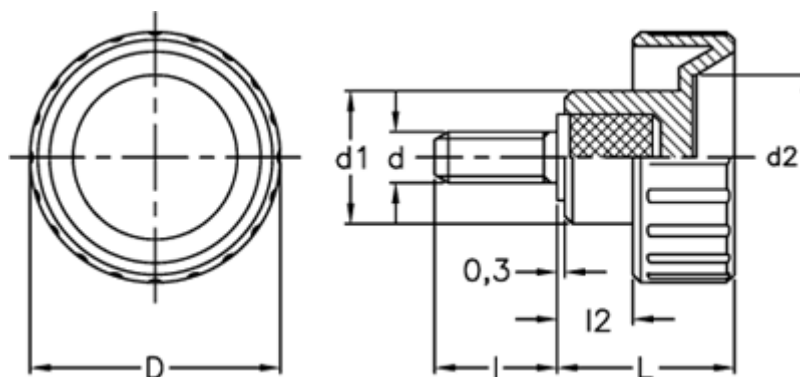

Data Sheet

Article number: 2302006883
Description: E+G Fluted grip knob
BT.50 p-M10x30

Measures

d = 50
d1 = 22
d2 = 31
d 6g = M10
l = 30
L = 28.5
12 = 13.5